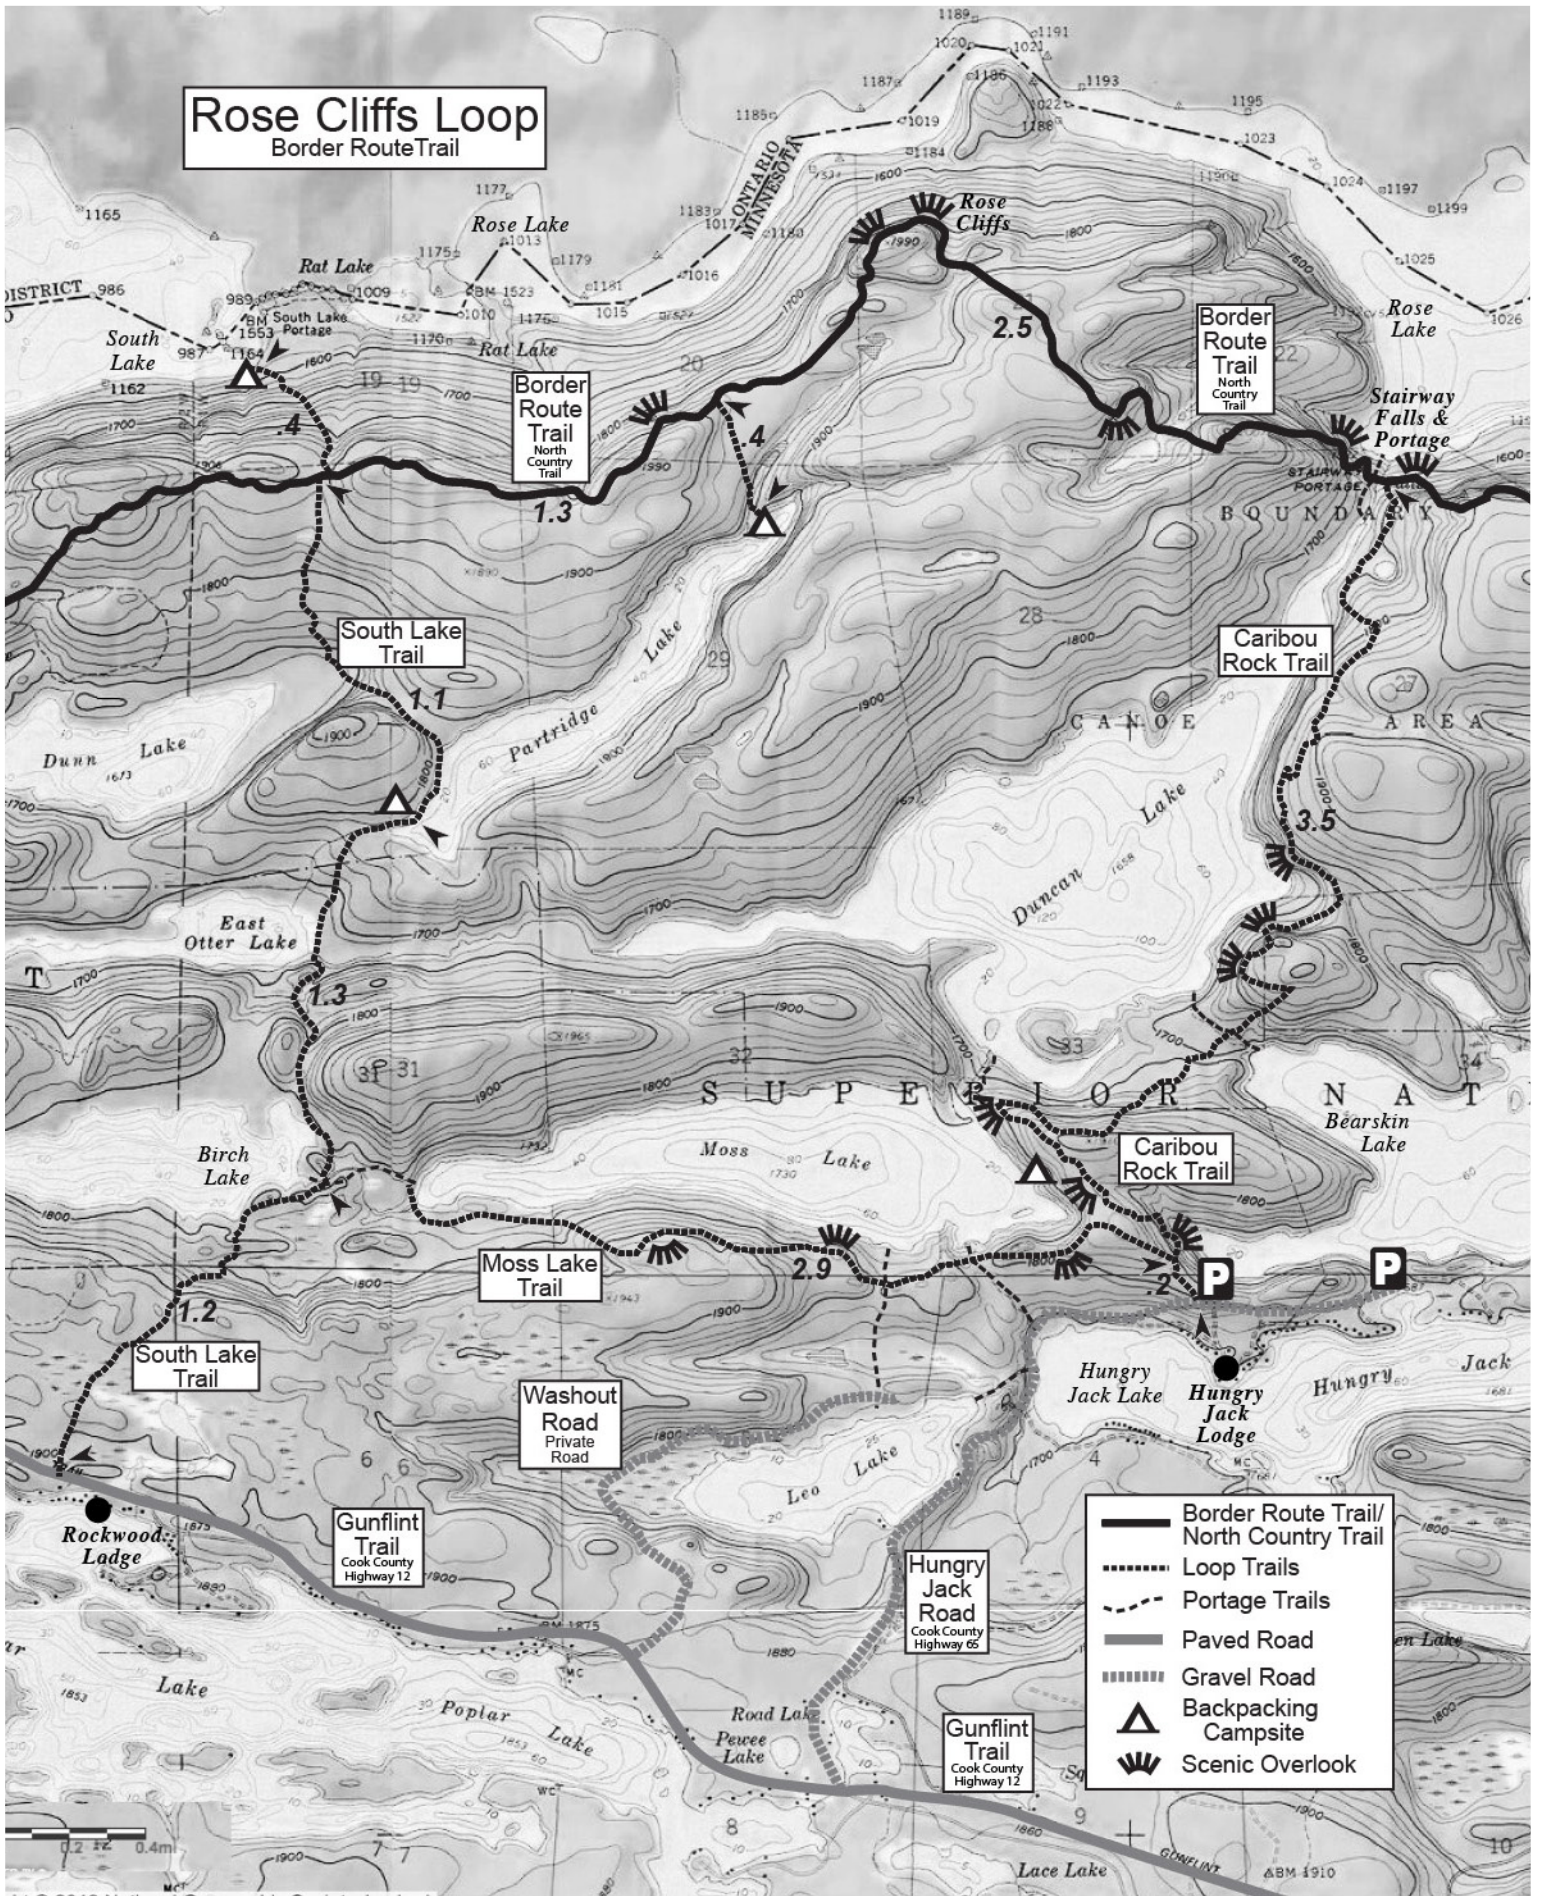

# Rose Cliffs Loop

Border Route Trail

- Border Route Trail/ North Country Trail
- Loop Trails
- Portage Trails
- Paved Road
- Gravel Road
- Backpacking Campsite
- Scenic Overlook